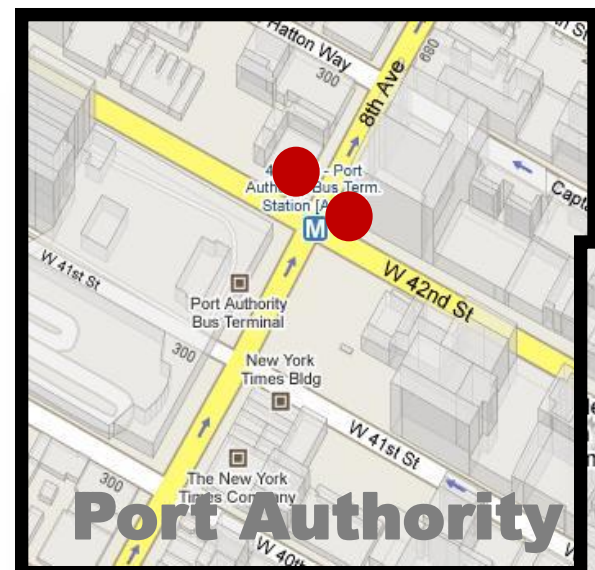

TIMES SQUARE DOMINATION

Owning the Crossroads of the World

NYE Key Locations

NYE Map Key

- 1. Reuters
- 2. News Corporation
- 3. NASDAQ
- 4. abc SuperSign
- 5. SpectacolorHD
- 6. Times Square Studios
- 7. Champion Parking
- 8. Planet Hollywood
- 9. ESPN Zone
- M Military Island
- D Duffy Square

 **Countdown Clocks**

 **Kiss Cam Locations (3)**

 **Ball Drop area**

Times Square

TIMES SQUARE DOMINATION

Owning the Crossroads of the World

NYE Sampling Locations

Key entry points into Times Square including:

1. Grand Central Terminal
2. Penn Station / MSG
3. Port Authority
4. Key 6th Ave. locations
5. Key 8th Ave. locations

Client to supply samples and branded winter wearables for 50 staffers

TIMES SQUARE DOMINATION

Owning the Crossroads of the World

**NYE
Commuter
Hub Sampling
Locations**

TIMES SQUARE DOMINATION

Owning the Crossroads of the World

**NYE 8th Ave. (W/S)
& 6th Ave. (E/S)
sampling areas**