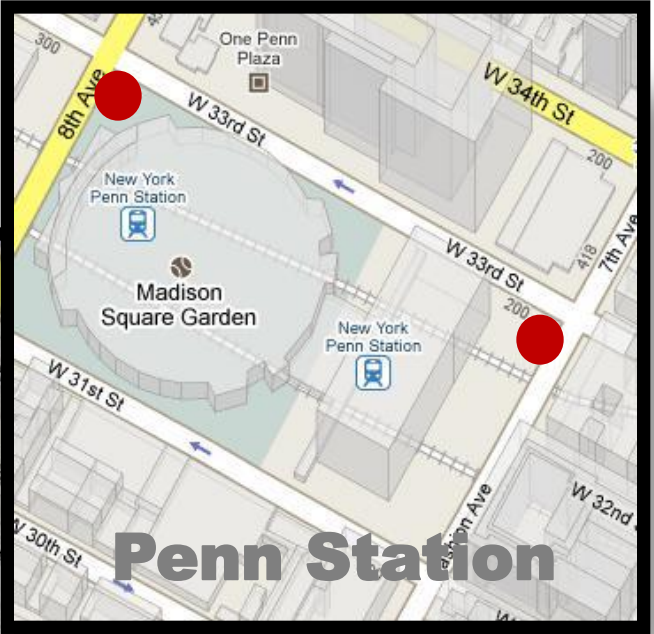

TIMES SQUARE DOMINATION

Owning the Crossroads of the World

NYE Key Locations

NYE Map Key

- 1. Reuters
- 2. News Corporation
- 3. NASDAQ
- 4. abc SuperSign
- 5. SpectacolorHD
- 6. Times Square Studios
- 7. Champion Parking
- 8. Planet Hollywood
- 9. ESPN Zone
- M Military Island
- D Duffy Square

 **Countdown Clocks**

 **Kiss Cam Locations (3)**

 **Ball Drop area**

Times Square

TIMES SQUARE DOMINATION

Owning the Crossroads of the World

NYE Sampling Locations

Key entry points into Times Square including:

1. Grand Central Terminal
2. Penn Station / MSG
3. Port Authority
4. Key 6th Ave. locations
5. Key 8th Ave. locations

Client to supply samples and branded winter wearables for 50 staffers

TIMES SQUARE DOMINATION

Owning the Crossroads of the World

**NYE
Commuter
Hub Sampling
Locations**

TIMES SQUARE DOMINATION

Owning the Crossroads of the World

**NYE 8th Ave. (W/S)
& 6th Ave. (E/S)
sampling areas**