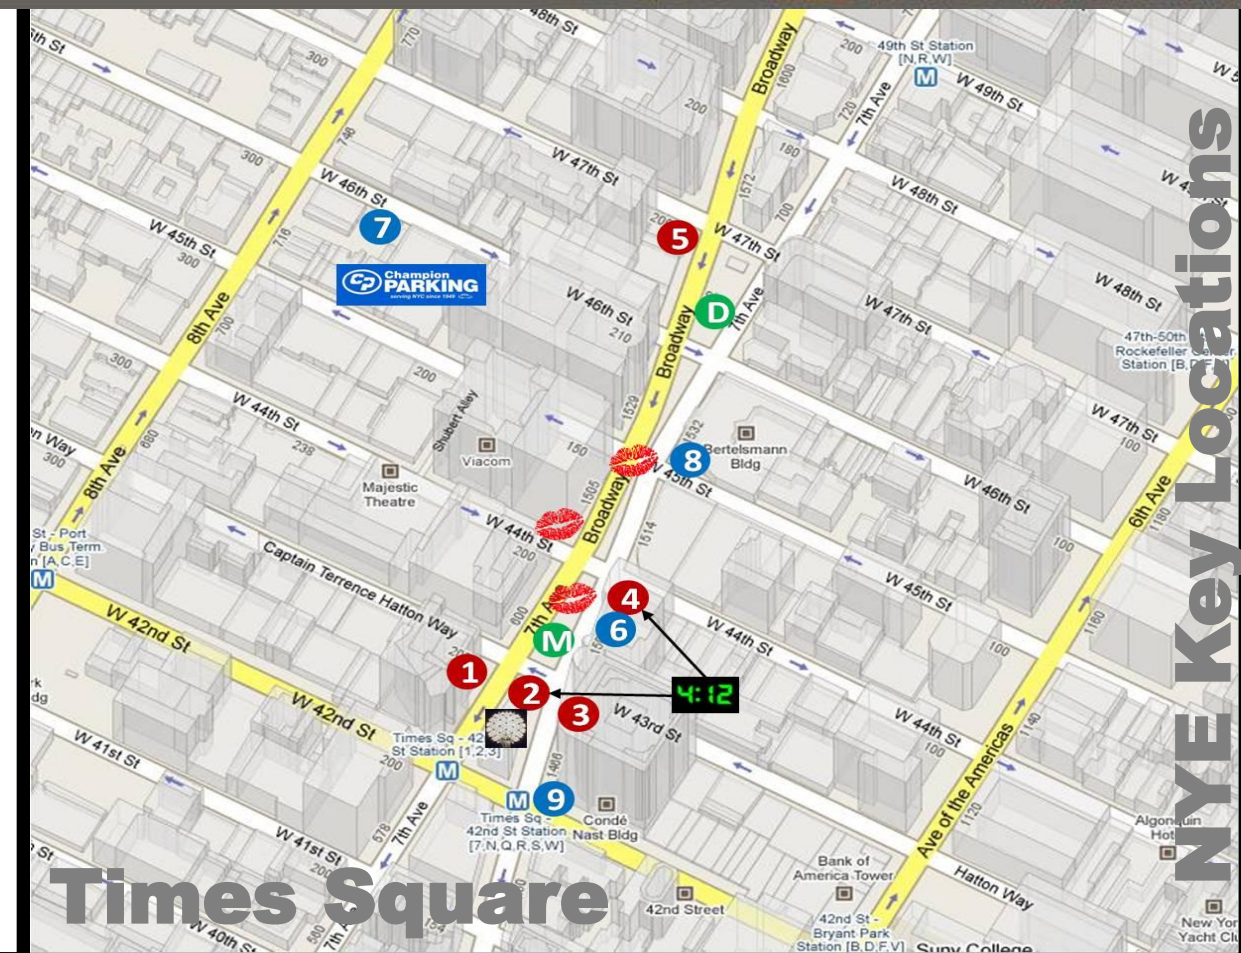

TIMES SQUARE DOMINATION

Owning the Crossroads of the World

NYE Key Locations

NYE Map Key

- 1. Reuters
- 2. News Corporation
- 3. NASDAQ
- 4. abc SuperSign
- 5. SpectacolorHD
- 6. Times Square Studios
- 7. Champion Parking
- 8. Planet Hollywood
- 9. ESPN Zone
- M Military Island
- D Duffy Square

 **Countdown Clocks**

 **Kiss Cam Locations (3)**

 **Ball Drop area**

Times Square

TIMES SQUARE DOMINATION

Owning the Crossroads of the World

NYE Sampling Locations

Key entry points into Times Square including:

1. Grand Central Terminal
2. Penn Station / MSG
3. Port Authority
4. Key 6th Ave. locations
5. Key 8th Ave. locations

Client to supply samples and branded winter wearables for 50 staffers

TIMES SQUARE DOMINATION

Owning the Crossroads of the World

**NYE
Commuter
Hub Sampling
Locations**

TIMES SQUARE DOMINATION

Owning the Crossroads of the World

**NYE 8th Ave. (W/S)
& 6th Ave. (E/S)
sampling areas**