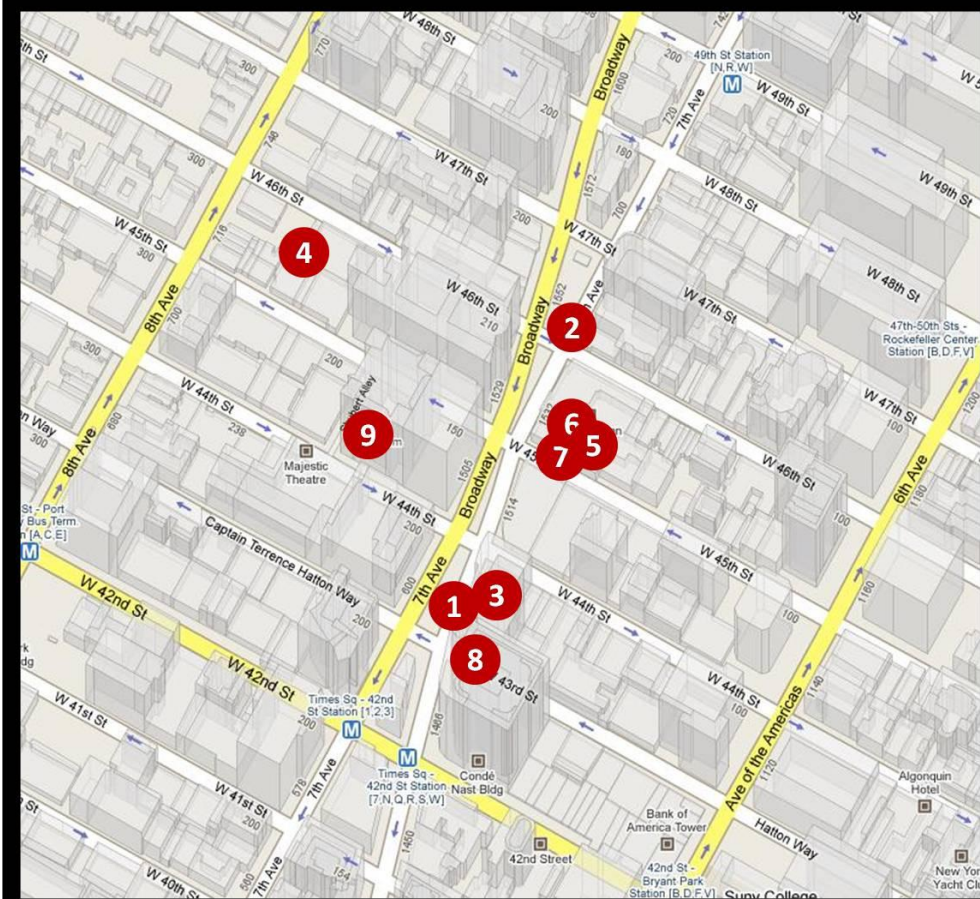

TIMES SQUARE DOMINATION

Owning the Crossroads of the World

Beyond the Screens.... Anchor Activation Sites

Our TSD Team can deliver unprecedented access to key Times Square locations!

1. Military Island
 2. Fr. Duffy Square
 3. Times Square Studios
 4. Champion's Show Biz Parking
 5. Planet Hollywood
 6. The Sky Suite @ Planet Hollywood
 7. Screening Room @ Planet Hollywood
 8. ESPN Zone
 9. Shubert Alley
 10. Broadway Boulevard areas
- ... and more!

TIMES SQUARE DOMINATION

Owning the Crossroads of the World

NYE Key Locations

NYE Map Key

- 1. Reuters
- 2. News Corporation
- 3. NASDAQ
- 4. abc SuperSign
- 5. SpectacolorHD
- 6. Times Square Studios
- 7. Champion Parking
- 8. Planet Hollywood
- 9. ESPN Zone
- M Military Island
- D Duffy Square

1. Grand Central Terminal
2. Penn Station / MSG
3. Port Authority
4. Key 6th Ave. locations
5. Key 8th Ave. locations

Client to supply samples and branded winter wearables for 50 staffers

TIMES SQUARE DOMINATION

Owning the Crossroads of the World

**NYE
Commuter
Hub Sampling
Locations**

TIMES SQUARE DOMINATION

Owning the Crossroads of the World

**NYE 8th Ave. (W/S)
& 6th Ave. (E/S)
sampling areas**