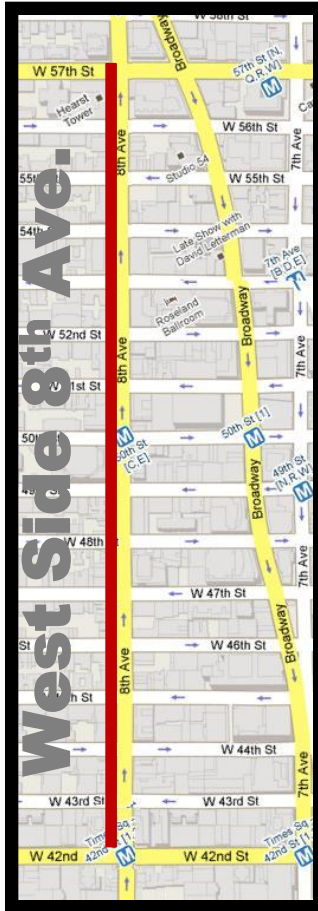

TIMES SQUARE DOMINATION

Owning the Crossroads of the World

NYE Key Locations

NYE Map Key

- 1. Reuters
- 2. News Corporation
- 3. NASDAQ
- 4. abc SuperSign
- 5. SpectacolorHD
- 6. Times Square Studios
- 7. Champion Parking
- 8. Planet Hollywood
- 9. ESPN Zone
- M Military Island
- D Duffy Square

 **Countdown Clocks**

 **Kiss Cam Locations (3)**

 **Ball Drop area**

Times Square

TIMES SQUARE DOMINATION

Owning the Crossroads of the World

NYE Sampling Locations

Key entry points into Times Square including:

1. Grand Central Terminal
2. Penn Station / MSG
3. Port Authority
4. Key 6th Ave. locations
5. Key 8th Ave. locations

Client to supply samples and branded winter wearables for 50 staffers

TIMES SQUARE DOMINATION

Owning the Crossroads of the World

**NYE
Commuter
Hub Sampling
Locations**

TIMES SQUARE DOMINATION

Owning the Crossroads of the World

**NYE 8th Ave. (W/S)
& 6th Ave. (E/S)
sampling areas**